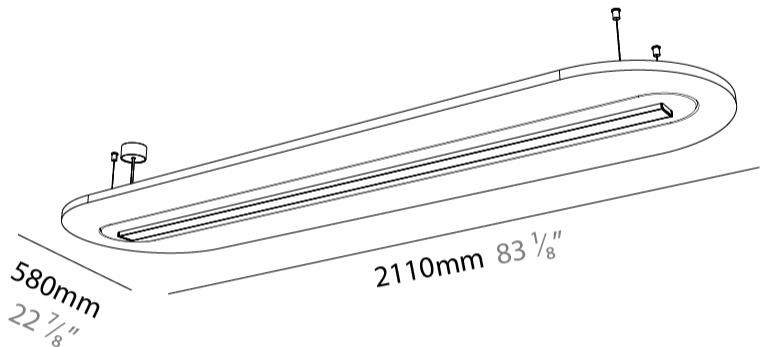

Diffuser: [PMMA - Opal / Clear / Microprism / Clear Microprism / Wallwash Double Asymmetric / Glare Control / Black Raster / Black Raster / Wallwash Left / Wallwash Right](#)

Fixture Finish: [SSR / BKV / CWI / CRY / HAB / UFT / ITA / RUA / FTG / MYG / LOD / PUS / FRO / FUP / KIA / POP / BLS / SPG / MEY / GOH / CHC / COM / ABZ / JAG / OBR / MOS / ROR](#)

Holder Finish: [SSR / BKV / CWI / CRY / HAB / LAG / UFT / ITA / RUA / RUR / MIC / FTG / MYG / TWT / LOD / PUS / FRO / FUP / KIA / POP / BLS / SPG / MEY / GOH / GUM / CHC / COM / ABZ / JAG](#)

Accent Finish: [OPL / MPM / CMP / BKR / WHR / GCL / WWR / WWL / WDA](#)

Acoustic Finish: [SFW / CYW / SEE / SYN / MTS / PMB / TTN / CYB / STO / DPE / BES / SHB / ARE / ANE / VRD / CRF](#)

Fixture Material: [Acoustic / Aluminum / PMMA](#)

Primary Material: [Acoustic](#)

Cable Details: [2000mm/78 3/4" or 6000mm/236 1/4" Cable, - Transparent](#)

ELECTRICAL

Lamp Type: LED
Input Wattage (W): 73.1
Total Output Wattage (W): 66.3
Dimming: [Non-dimming / DALI Dimming / MATTER Dimming](#)
Driver Included: No
Driver Location: Remote
Driver Class: Class 2
Input Voltage (V): 120 - 277
Upon Request: [0 - 10V Dimming / Phase Dimming](#)

LED

Color Temperature (°K): [2700 / 3000 / 3500 / 4000](#)
Max. Delivered Lumen (lm): Max 10140
Nominal Lumen (lm): Max 12120
CRI: >90 CRI
Lamp Life (hrs): 50000

OPTICAL

RATINGS AND CERTIFICATIONS

Certified By: Certified for North American Standards

IP Rating: [IP20](#)

© 2026, T 1800-388-3382, F 416-247-9319, www.zaneen.com