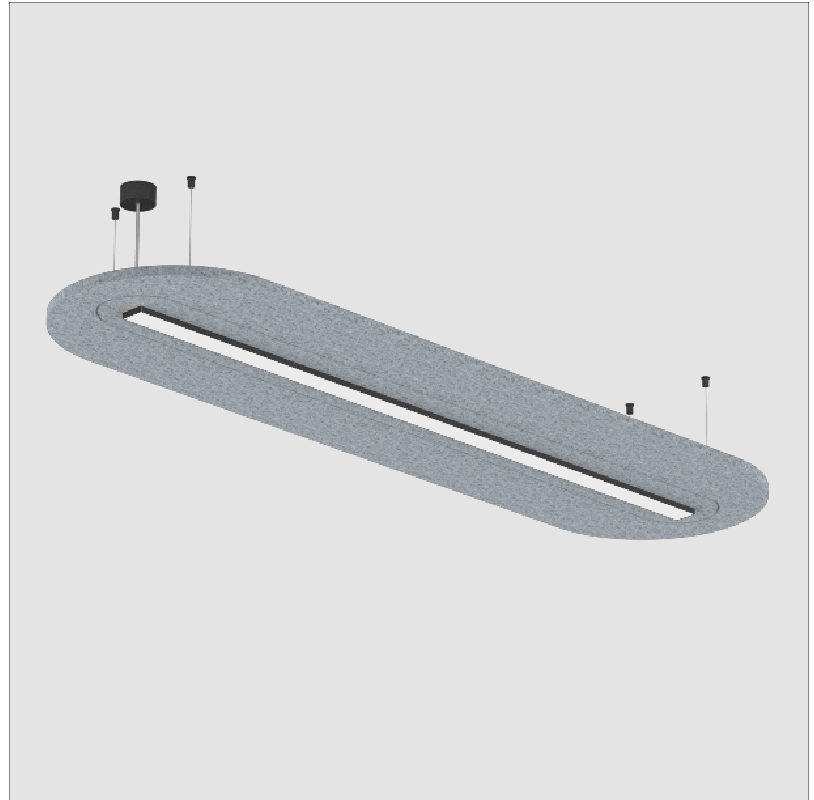

Diffuser: [PMMA - Opal / Clear / Microprism / Clear Microprism / Wallwash Double Asymmetric / Glare Control / Black Raster / Black Raster / Wallwash Left / Wallwash Right](#)

Fixture Finish: [SSR / BKV / CWI / CRY / HAB / UFT / ITA / RUA / FTG / MYG / LOD / PUS / FRO / FUP / KIA / POP / BLS / SPG / MEY / GOH / CHC / COM / ABZ / JAG / OBR / MOS / ROR](#)

Holder Finish: [SSR / BKV / CWI / CRY / HAB / LAG / UFT / ITA / RUA / RUR / MIC / FTG / MYG / TWT / LOD / PUS / FRO / FUP / KIA / POP / BLS / SPG / MEY / GOH / GUM / CHC / COM / ABZ / JAG](#)

Accent Finish: [OPL / MPM / CMP / BKR / WHR / GCL / WWR / WWL / WDA](#)

Acoustic Finish: [SFW / CYW / SEE / SYN / MTS / PMB / TTN / CYB / STO / DPE / BES / SHB / ARE / ANE / VRD / CRF](#)

Fixture Material: [Acoustic / Aluminum / PMMA](#)

Primary Material: [Acoustic](#)

Cable Details: [2000mm/78 3/4" or 6000mm/236 1/4" Cable, - Transparent](#)

ELECTRICAL

Lamp Type: LED
Input Wattage (W): 73.1
Total Output Wattage (W): 66.3
Dimming: [Non-dimming / DALI Dimming / MATTER Dimming](#)
Driver Included: No
Driver Location: Remote
Driver Class: Class 2
Input Voltage (V): 120 - 277
Upon Request: [0 - 10V Dimming / Phase Dimming](#)

LED

Color Temperature (°K): [2700 / 3000 / 3500 / 4000](#)
Max. Delivered Lumen (lm): Max 10140
Nominal Lumen (lm): Max 12120
CRI: >90 CRI
Lamp Life (hrs): 50000

OPTICAL

RATINGS AND CERTIFICATIONS

Certified By: Certified for North American Standards

IP Rating: [IP20](#)

© 2026, T 1800-388-3382, F 416-247-9319, www.zaneen.com