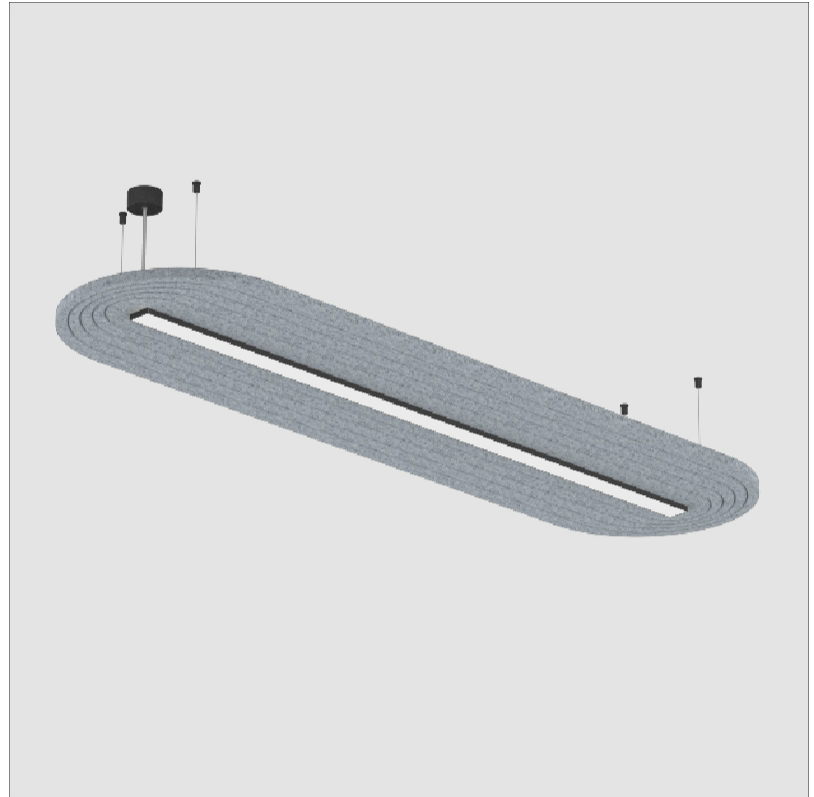

Holder Finish: [SSR / BKV / CWI / CRY / HAB / LAG / UFT / ITA / RUA / RUR / MIC / FTG / MYG / TWT / LOD / PUS / FRO / FUP / KIA / POP / BLS / SPG / MEY / GOH / GUM / CHC / COM / ABZ / JAG](#)

Accent Finish: [OPL / MPM / CMP / BKR / WHR / GCL / WWR / WWL / WDA](#)

Acoustic Finish: [SFW / CYW / SEE / SYN / MTS / PMB / TTN / CYB / STO / DPE / BES / SHB / ARE / ANE / VRD / CRF](#)

Fixture Material: [Acoustic / Aluminum / PMMA](#)

Primary Material: [Acoustic](#)

Cable Details: [2000mm/78 3/4" or 6000mm/236 1/4" Cable, - Transparent](#)

ELECTRICAL

Lamp Type: [LED](#)
Input Wattage (W): [73.1](#)
Total Output Wattage (W): [66.3](#)
Dimming: [Non-dimming / DALI Dimming / MATTER Dimming](#)
Driver Included: [No](#)
Driver Location: [Remote](#)
Driver Class: [Class 2](#)
Input Voltage (V): [120 - 277](#)
Upon Request: [0 - 10V Dimming / Phase Dimming](#)

LED

Color Temperature (°K): [2700 / 3000 / 3500 / 4000](#)
Max. Delivered Lumen (lm): [Max 10140](#)
Nominal Lumen (lm): [Max 12120](#)
CRI: [>90 CRI](#)
Lamp Life (hrs): [50000](#)

OPTICAL

RATINGS AND CERTIFICATIONS

Certified By: [Certified for North American Standards](#)

IP Rating: [IP20](#) © 2026, T 1800-388-3382, F 416-247-9319, www.zaneen.com

Available for International specifications by adding 'INT' at the end of the existing Model #. For assistance on 'custom' specifications, contact zteam@zaneen.com. In a constant effort to supply the best product, we reserve the right to change specifications or materials without notice. The most recent specification sheets are found at zaneen.com